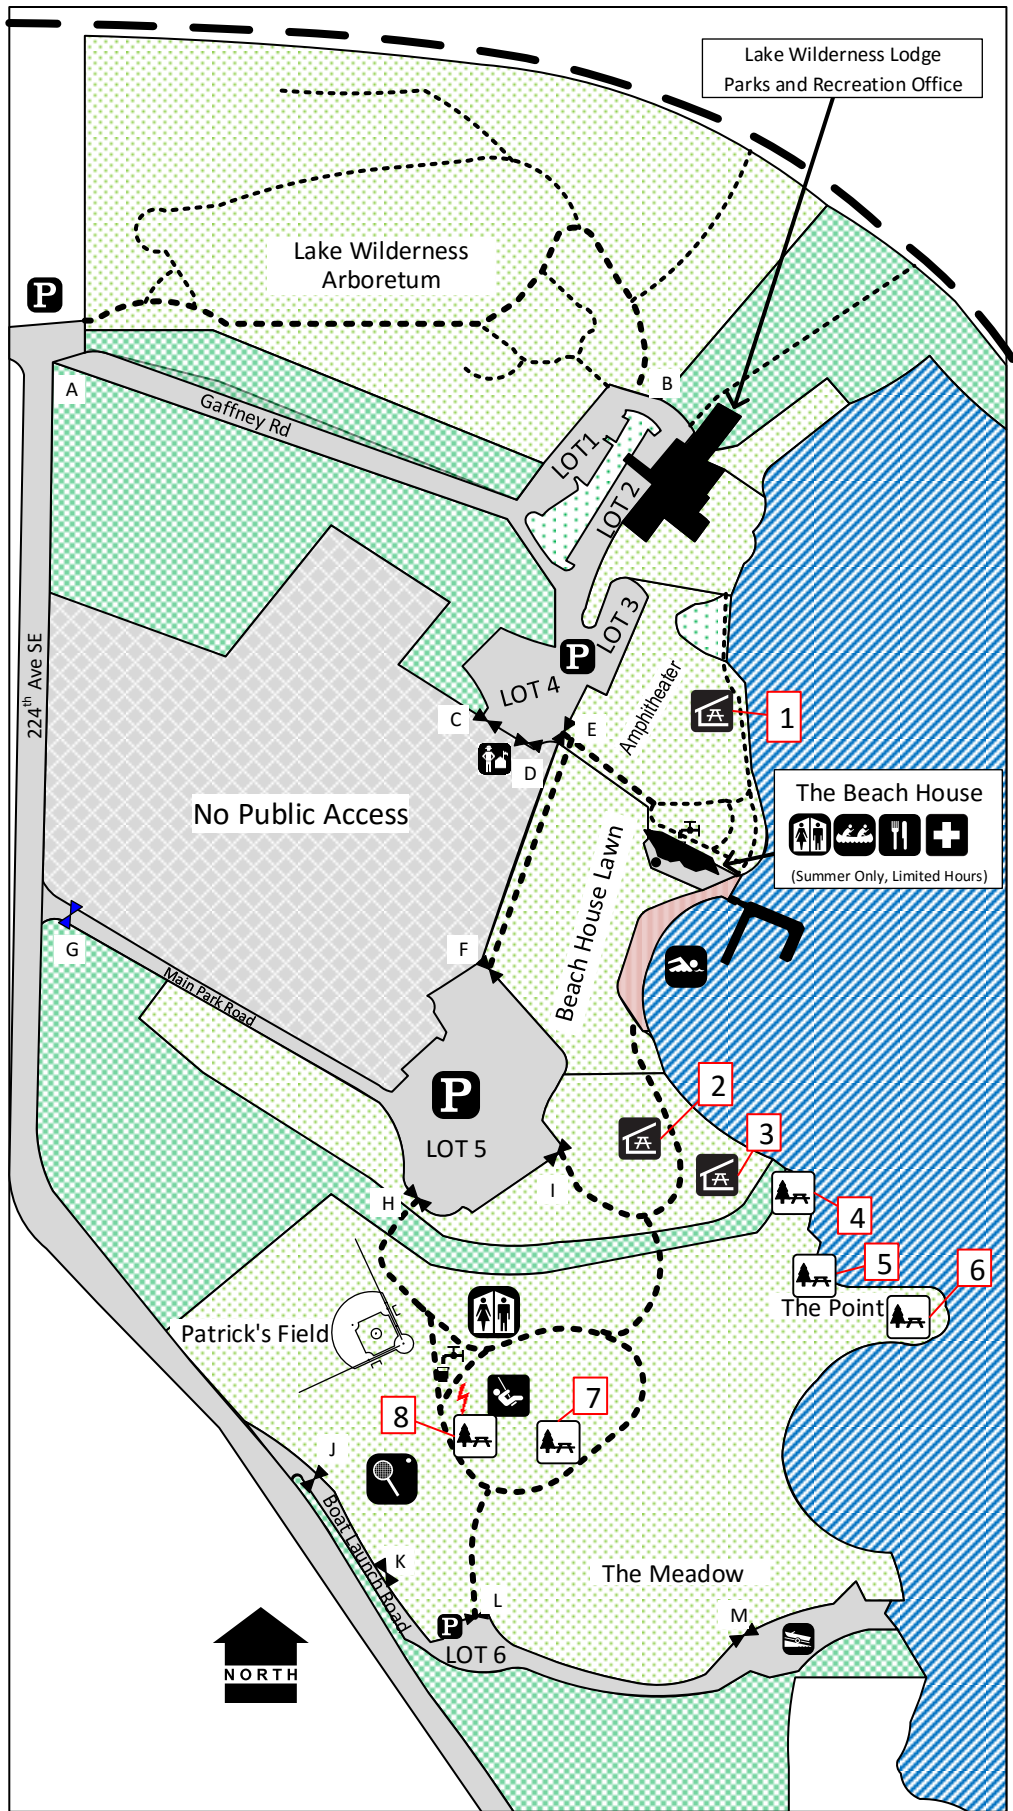

The City of

MAPLE VALLEY

Lake Wilderness Park
22500 SE 248th St.
Maple Valley, Wa 98038

Legend:	
Developed Park Land (Grass/Trees)	
Undeveloped Park Land (Forest/Wetland)	
Water/Lake	
Walking Trails/Service Road/Path	
Parking Lot/Area	
Restrooms	
Picnic Shelter (50 person max)	
Picnic Site (25 person max)	
Boat Launch	
Swimming Area	
Playground	
Tennis Courts	
Concession Stand*	
Boat Rentals*	
Lifeguard/First Aid*	
Exterior Power	
Water	
Gate/Service Access	
*(Summer Only, Limited Hours)	

Please contact our Parks and Recreation Staff for more information on:

- Lake Wilderness Lodge
- Facility Rentals
- Large Group and Special Event Use Permits
- Recreation Programs
- Beach Program and Boat Rentals
- Much more